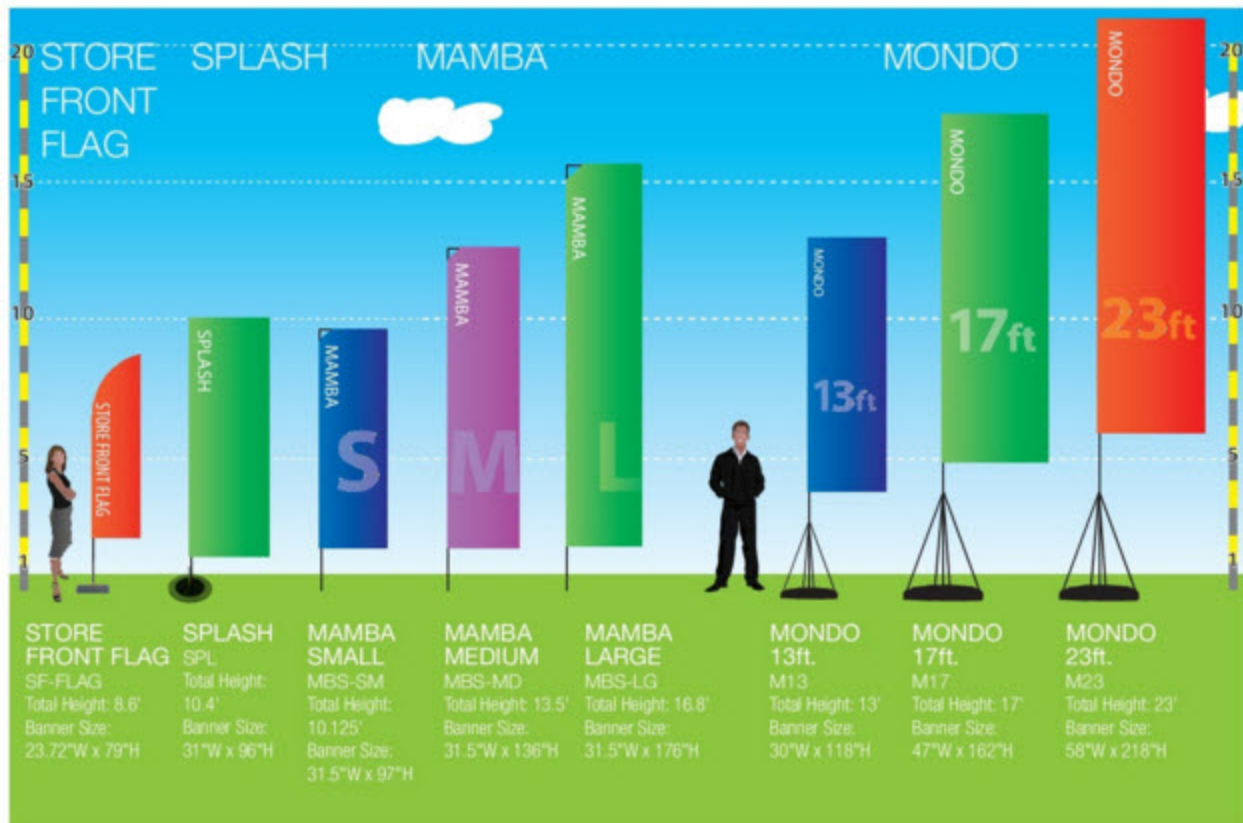

STORE FRONT FLAG / SPLASH / MAMBA / MONDO

The Mamba, Splash and Mondo outdoor banner stands are great alternatives to the traditional teardrop and feather style flags. Weighted bases provide support when displaying graphics outdoors.

Fabric